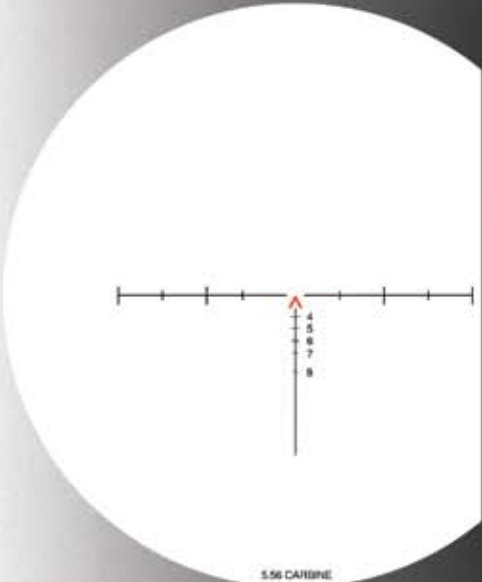

Eye Relief

70 mm

Entrance pupil

32mm

Exit pupil

7.8mm

Fixed focus range

20m to infinity

66 ft for 2 hours

Shockproof:

450 g's

Available accessories

ARD (Anti-Reflection Device), Lens covers

MRD mount

SFOV4-A1 chevron reticle with CQB illumination

SFOV4-C1 reticle with CQB illumination