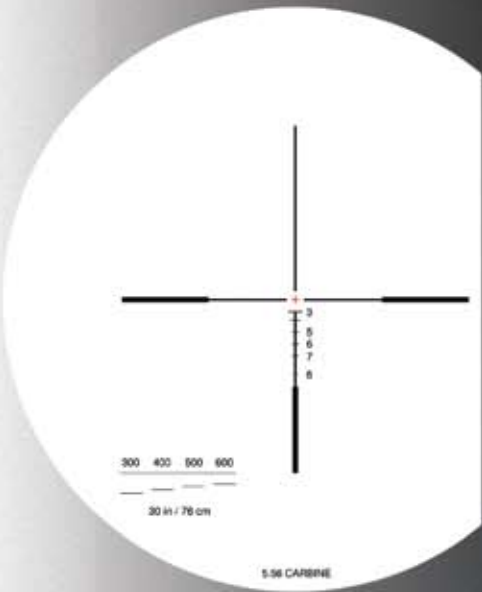

The SpecterOS4x is an extremely rugged tool designed to withstand the rigors of modern professional use.

SpecterOS4x

Models: SFOV4-A1 • SFOV4-C1

Specifications

Magnification	4x
Length	153mm nominal
Width	67mm nominal
Height	65 mm nominal
Weight	515g nominal with battery

Eye Relief

70 mm

Entrance pupil

32mm

Exit pupil

7.8mm

Fixed focus range

20m to infinity

Adjustment range

120 minutes of angle

Base requirement

Mil-Std-1913 'Picatinny Rail' (Weaver compatible)

Attachment

ARMS Levers

Environmental

Waterproof:

66 ft for 2 hours

Shockproof:

450 g's

Available accessories

ARD (Anti-Reflection Device), Lens covers

MRD mount

SFOV4-A1 chevron reticle with CQB illumination

SFOV4-C1 reticle with CQB illumination