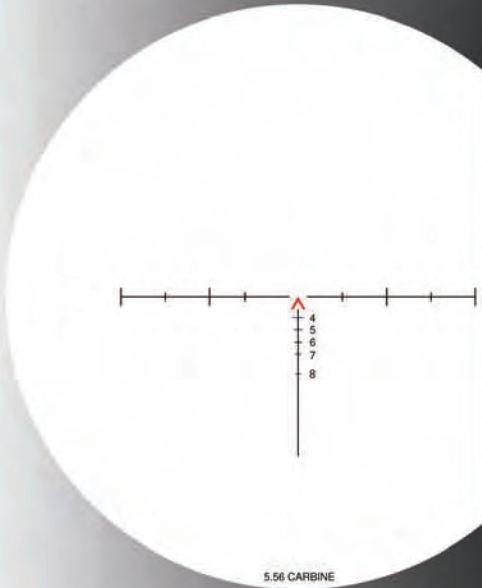

SFOV4-A1 chevron reticle with CQB illumination