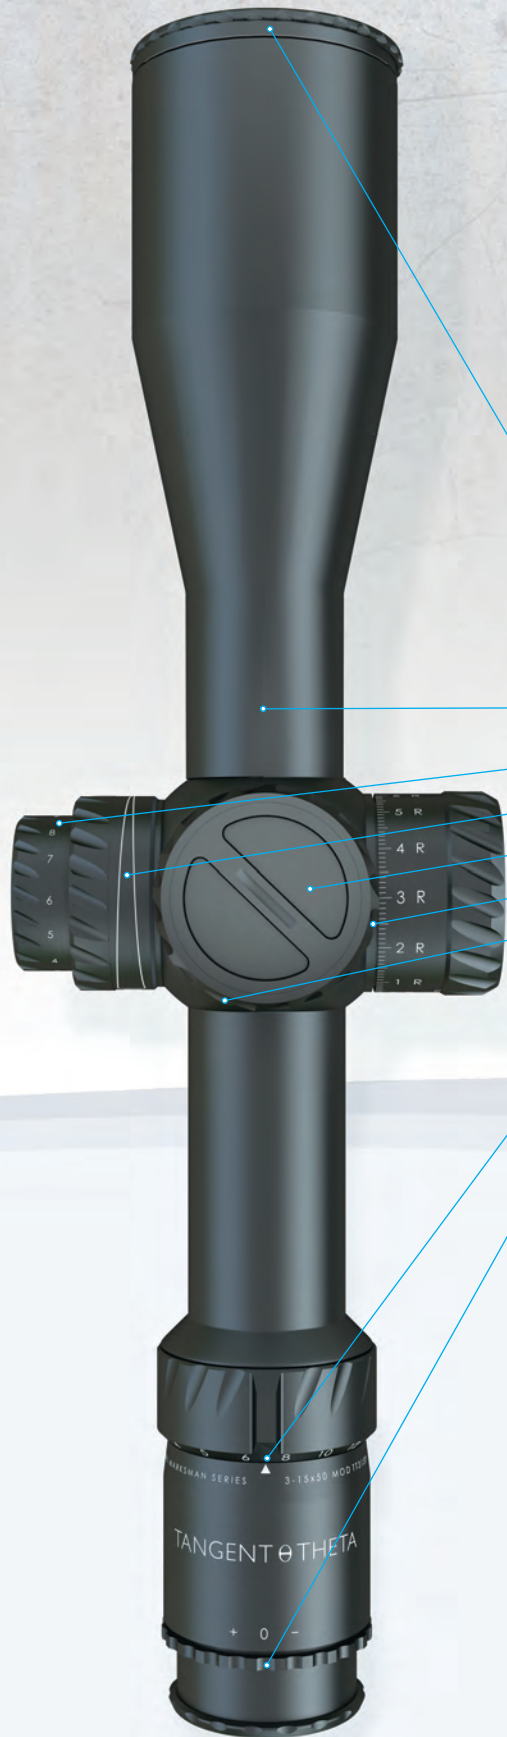

Professional Marksman Series  
RIFLE TELESCOPE  
3-15x50mm Model TT315P

Tangent Theta 3-15x50mm model TT315P Rifle Telescope is a long-range precision sighting instrument for professional marksmen. Designed for heavy field use, Tangent Theta's industry-leading development team has used their extensive experience to optimize and refine it for unfailing ruggedness, mechanical precision and unsurpassed image quality. Elevation and windage mechanisms exhibit precise tactile response and feature a truly tool-less re-zero procedure.

Tangent Theta rifle telescopes are built in Canada and are specifically designed and function-tested for long lifecycles in the harshest of environmental conditions.

- 50mm objective lens
- 34mm main tube
- eleven reticle illumination settings
- side parallax adjustment
- tool-less re-zero feature (patent pending)
- non-translating knobs with elevation zero-stop
- double-turn elevation with revolution indicator
- 3-15x magnification range
- lockable rapid adjusting diopter