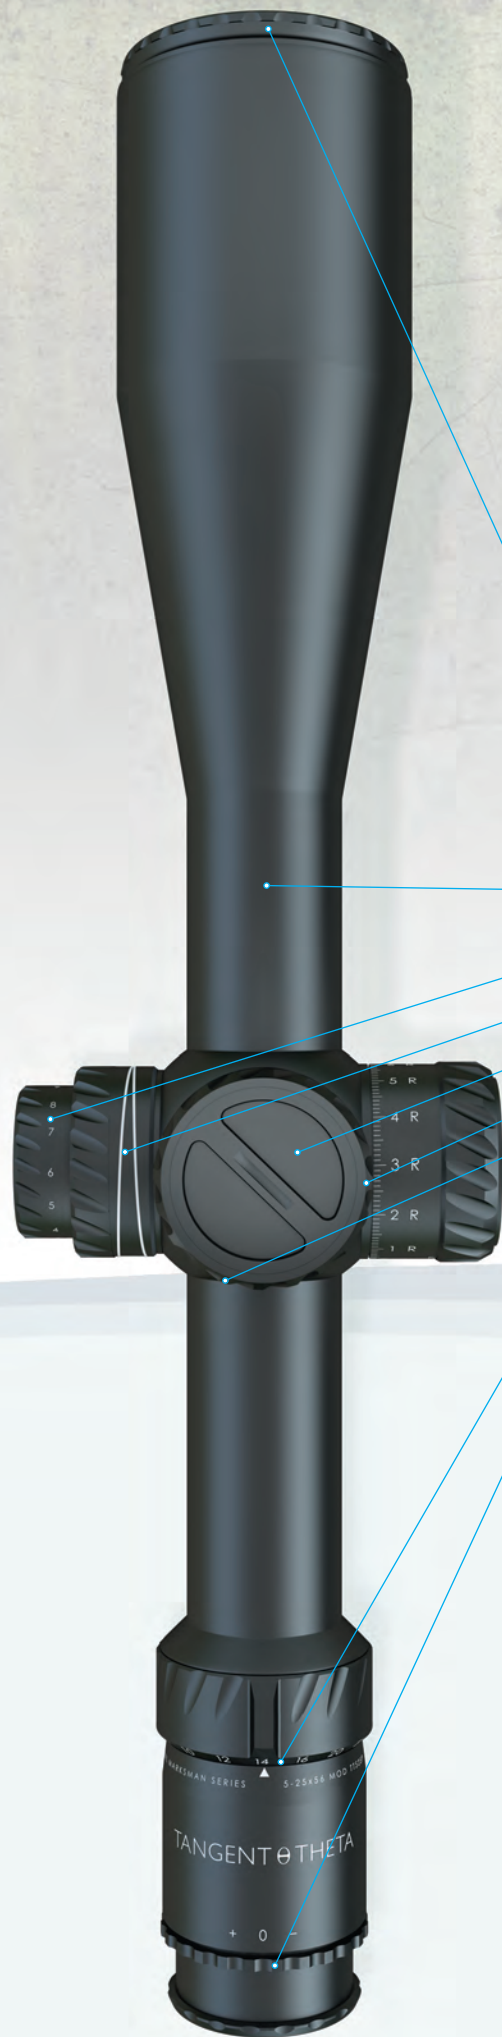

Professional Marksman Series
RIFLE TELESCOPE
5-25x56mm Model TT525P

Tangent Theta 5-25x56mm model TT525P Rifle Telescope is an extreme-range precision sighting instrument for professional marksmen. Designed for heavy field use, Tangent Theta's industry-leading development team has used their extensive experience to optimize and refine it for unfailing ruggedness, mechanical precision and unsurpassed image quality. Elevation and windage mechanisms exhibit precise tactile response and feature a truly tool-less re-zero procedure.

Tangent Theta rifle telescopes are built in Canada and are specifically designed and function-tested for long lifecycles in the harshest of environmental conditions.

- 56mm objective lens
- 34mm main tube
- eleven reticle illumination settings
- side parallax adjustment
- tool-less re-zero feature (patent pending)
- non-translating knobs with elevation zero-stop
- double-turn elevation with rev indicator
- 5-25x magnification range
- lockable rapid adjusting diopter